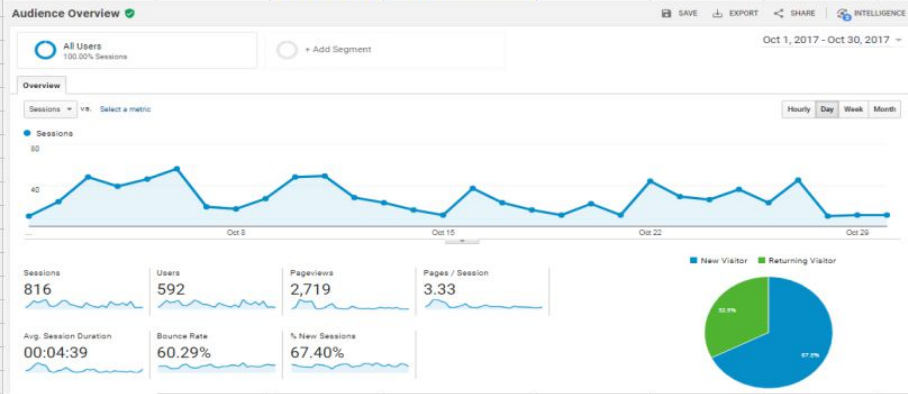

Monthly Traffic View

Month	Sep 2017	Oct 2017	Oct,17 (Full Month)
Sessions	772	387	816
Users	597	261	592

Note: Data till 30/10/2017

Month	Sep 2017	Oct 2017	Oct,17 (Full Month)
Pageviews	2396	1865	2719
Pages / Session	3.1	4.82	3.33
Avg. Session Duration	0.0025	0.0052	0.0032
Bounce Rate	56.99%	52.71%	60.29%
New users - Referral	31	3	20

Organic Traffic	Sep 2017	Oct 2017	Oct,17 (Full Month)
Organic Search	278	133	255
Organic New User	191	74	154

Note: Data till : 30/10/2017

Traffic Channel	Sep 2017	Oct 2017	Oct,17 (Full Month)
Direct	435	232	500
Social	7	5	17
Referral	52	17	46