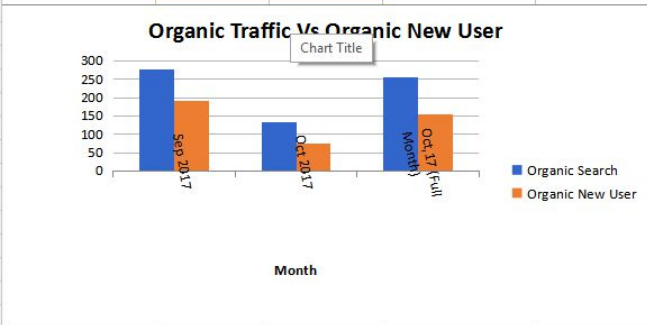

Monthly Traffic View

Month	Sep 2017	Oct 2017	Oct,17 (Full Month)
Sessions	772	387	816
Users	597	261	592

Note: Data till 30/10/2017

Month	Sep 2017	Oct 2017	Oct,17 (Full Month)
Pageviews	2396	1865	2719
Pages / Session	3.1	4.82	3.33
Avg. Session Duration	0.0025	0.0052	0.0032
Bounce Rate	56.99%	52.71%	60.29%
New users - Referral	31	3	20

Organic Traffic	Sep 2017	Oct 2017	Oct,17 (Full Month)
Organic Search	278	133	255
Organic New User	191	74	154

Note: Data till : 30/10/2017

Traffic Channel	Sep 2017	Oct 2017	Oct,17 (Full Month)
Direct	435	232	500
Social	7	5	17
Referral	52	17	46